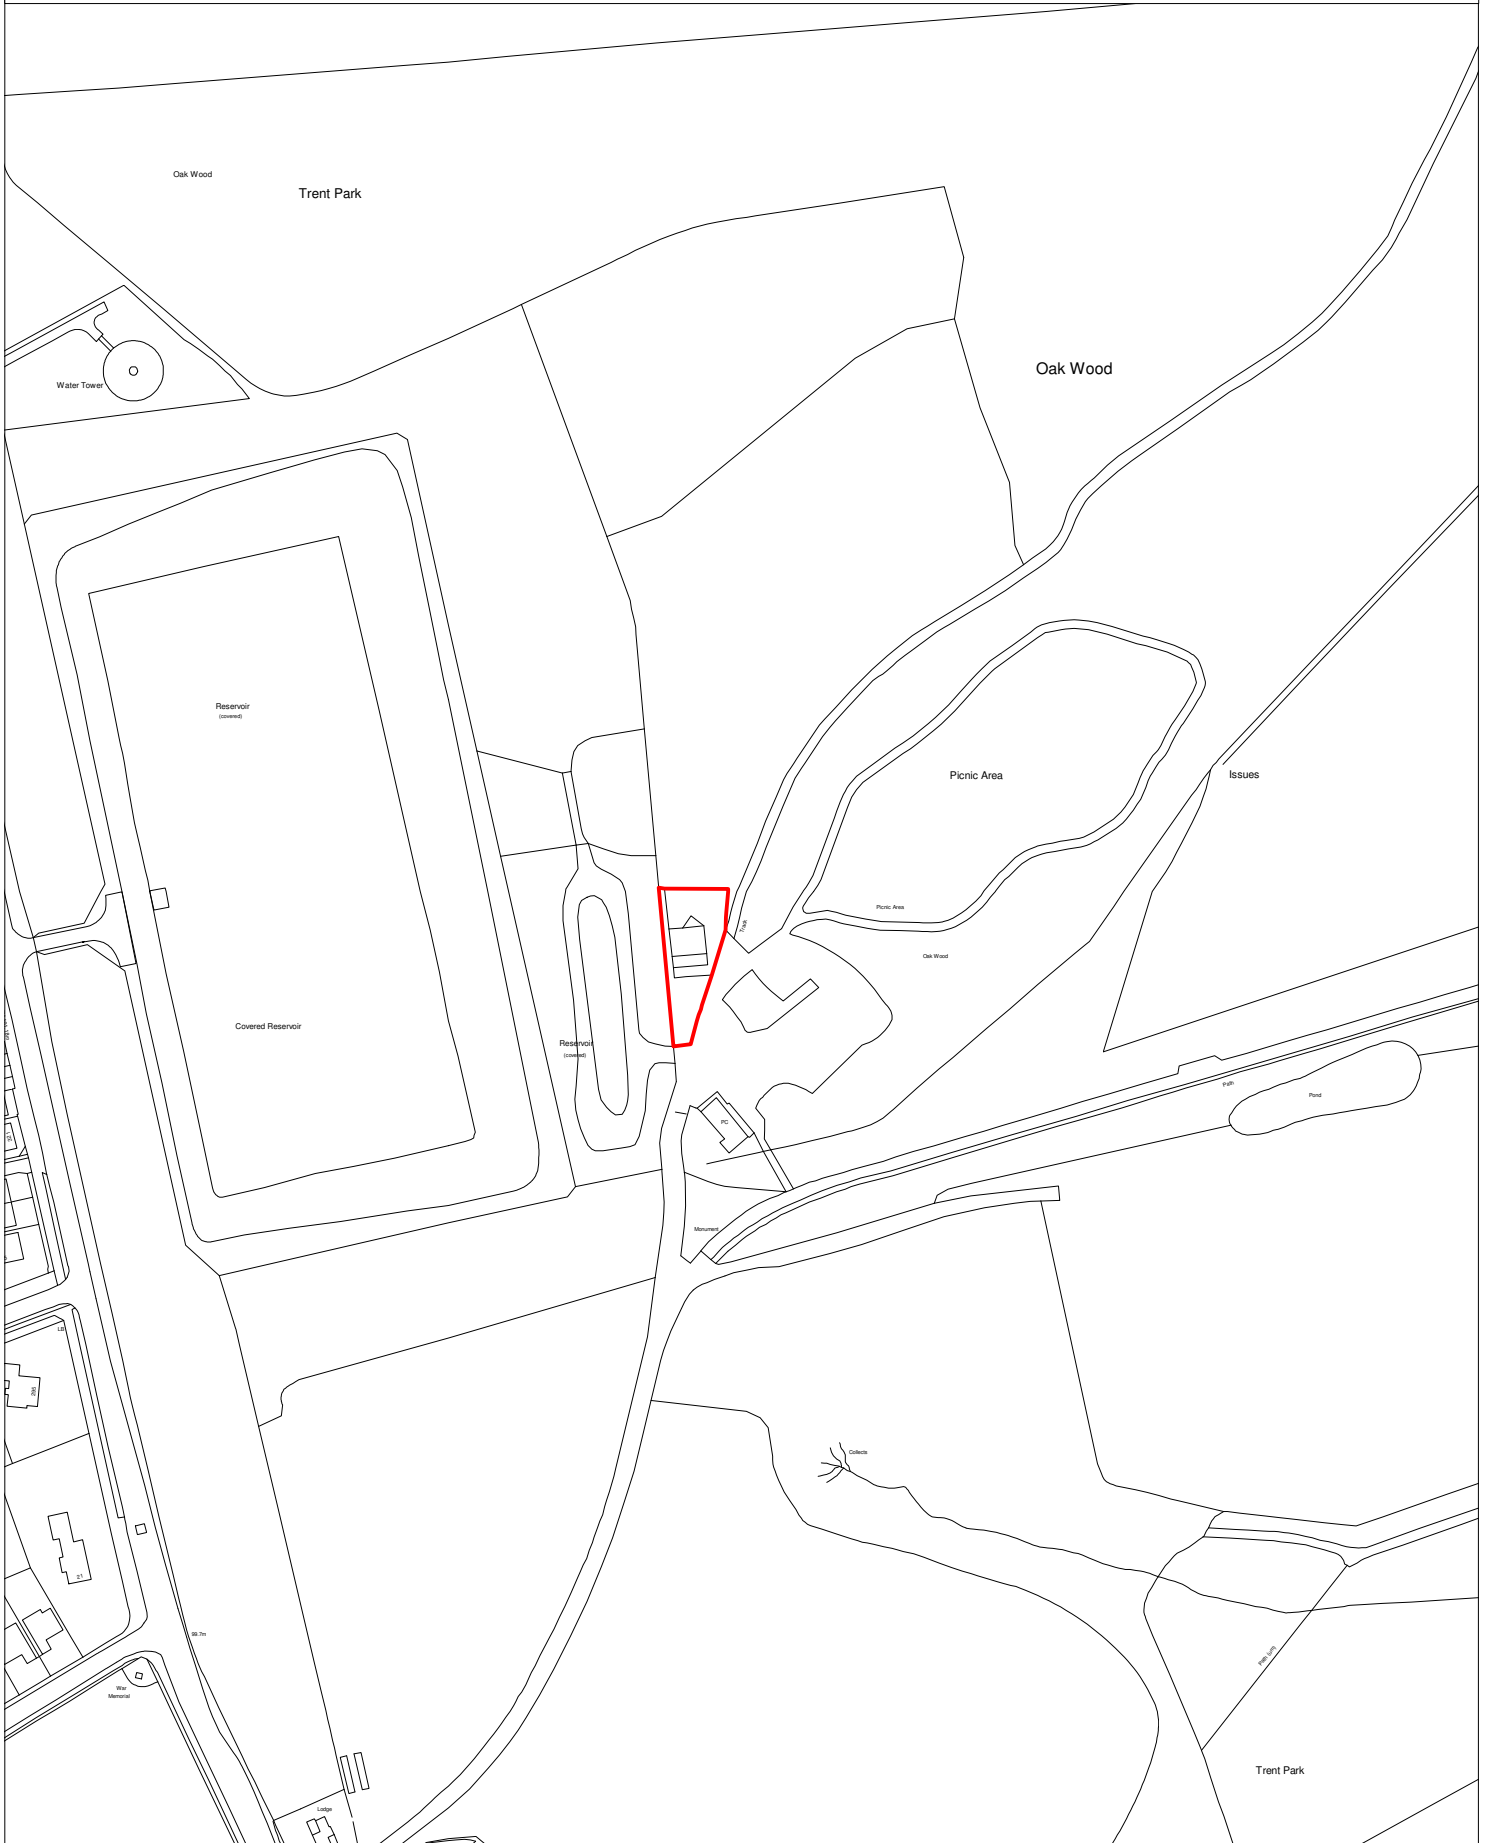

TRENT PARK CAFÉ, COCKFOSTERS ROAD

This map is reproduced from Ordnance Survey material with the permission of Ordnance Survey on behalf of the Controller of Her Majesty's Stationery Office © Crown copyright. Unauthorised reproduction infringes Crown copyright and may lead to prosecution or civil proceedings. London Borough of Enfield DENF003.

Scale:- 1:2500
Paper Size:- A4
Date:- May 2013
Map Produced By Asset Information Team/AVLH